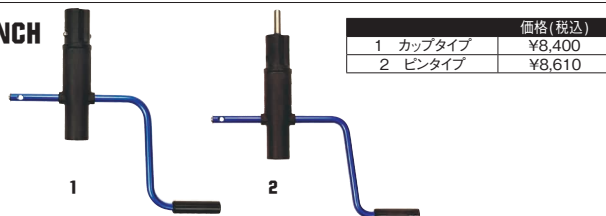

ALUMINUM TRIPLE-CLAMP ALLOY BOOM

モデル	長さ (cm)	グリップ (cm)	価格 (税込)
ALLOY GORGE	129-191	29	¥29,400
ALLOY WAVE	137-198	29	¥29,400
ALLOY SLALOM	152-214	29	¥29,400
ALLOY GIANT SLALOM	167-229	29	¥29,400
ALLOY COURSE	182-244	29	¥29,400
ALLOY FORMULA	213-274	32	¥31,500

JOINT EXTENSION

CARBON EXTENSION

ALUMINUM EXTENSION

JOINT BASE

モデル	PUSH PIN TYPE 価格 (税込)	EURO PIN TYPE 価格 (税込)
1 1BOLT TENDON MAST BASE	¥12,600	¥12,600
2 2BOLT TENDON MAST BASE	¥13,650	¥13,650
3 1BOLT MECHANICAL MAST BASE	¥11,550	¥11,550
4 2BOLT MECHANICAL MAST BASE	¥12,600	¥12,600
5 2BOLT RUBBER MAST BASE	¥11,550	¥11,550

ACCESSORIES

RIG WINCH

	価格 (税込)
1 カップタイプ	¥8,400
2 ピンタイプ	¥8,610

モデル	長さ (cm)	PUSH PIN TYPE 価格 (税込)	EURO PIN TYPE 価格 (税込)
1 TALL CARBON EXTENSION	48	¥16,800	¥17,850
2 MEDIUM CARBON EXTENSION	28	¥15,750	¥16,800
3 SKINNY TALL CARBON EXTENSION	38	¥17,850	¥19,950
4 SKINNY MEDIUM CARBON EXTENSION	28	¥16,800	¥18,900
5 SKINNY SHORT CARBON EXTENSION	12	¥15,750	¥17,850
6 TALL ALUMINUM EXTENSION	48	¥11,550	¥12,600
7 MEDIUM ALUMINUM EXTENSION	28	¥10,500	¥11,550
8 SHORT ALUMINUM EXTENSION	12	¥9,450	¥10,500
9 SKINNY TALL ALUMINUM EXTENSION	38	¥12,600	¥13,650
10 SKINNY MEDIUM ALUMINUM EXTENSION	28	¥11,550	¥12,600
11 SKINNY SHORT ALUMINUM EXTENSION	12	¥10,500	¥11,550